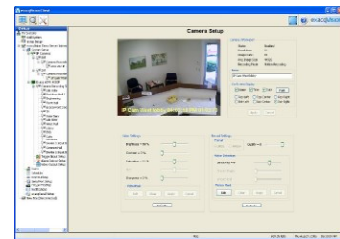

- Advanced IP Video Surveillance Systems
- True Hybrid - Seamlessly merge IP and analog cameras
- Contemporary User Interface
- Complete Scalability – 1 camera or hundreds
- Standard and Megapixel resolution IP Cameras
- Full frame rate D1 (4CIF) resolution on analog cameras
- Powerful Multi-Camera Search, Playback and Export
- Secure Client Server architecture
- Technology Migration: Protect your Investment
  - Supports existing analog cameras - no IP conversion units needed
  - Supports newest IP cameras

Analog - Hybrid - IP

Easy to Use

Easy to Search

Easy to Set Up

exacqVision®  
IP Surveillance

- Standard and Megapixel IP Camera resolutions
- Supports any compression format
- Complete scalability – 1 camera or hundreds
- Low price per video channel
- Easy Implementation –
  - pay only for the number of channels needed;
  - no activation or camera MAC address entry needed
- Upgrade, mix and match with exacqVision Hybrid Network DVR for seamless integration with analog cameras.

Advanced IP Video Solutions

IP Camera Support

exacqVision®  
Hybrid Network DVR

- Seamlessly merge IP & Analog cameras
- Full Frame Rate with hardware compression
- D1 (4CIF) Resolution
- Superb video quality
- Industry-Standard MPEG-4 Compression
- IP Video on Analog Spot Monitor Output
- 32 analog inputs in cool-running 2U chassis
- Unlimited IP video inputs
- Secure Client Server architecture