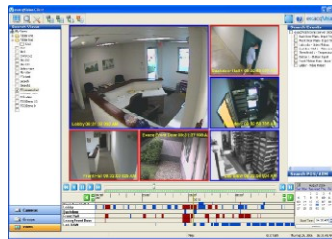

- Advanced IP Video Surveillance Systems
- True Hybrid - Seamlessly merge IP and analog cameras
- Contemporary User Interface
- Complete Scalability – 1 camera or hundreds
- Standard and Megapixel resolution IP Cameras
- Full frame rate D1 (4CIF) resolution on analog cameras
- Powerful Multi-Camera Search, Playback and Export
- Secure Client Server architecture
- Technology Migration: Protect your Investment
  - Supports existing analog cameras - no IP conversion units needed
  - Supports newest IP cameras

Analog - Hybrid - IP

Easy to Use

Easy to Search

Easy to Set Up

exacqVision®  
IP Surveillance

- Standard and Megapixel IP Camera resolutions
- Supports any compression format
- Complete scalability – 1 camera or hundreds
- Low price per video channel
- Easy Implementation –
  - pay only for the number of channels needed;
  - no activation or camera MAC address entry needed
- Upgrade, mix and match with exacqVision Hybrid Network DVR for seamless integration with analog cameras.

Advanced IP Video Solutions

IP Camera Support

exacqVision®  
Hybrid Network DVR

- Seamlessly merge IP & Analog cameras
- Full Frame Rate with hardware compression
- D1 (4CIF) Resolution
- Superb video quality
- Industry-Standard MPEG-4 Compression
- IP Video on Analog Spot Monitor Output
- 32 analog inputs in cool-running 2U chassis
- Unlimited IP video inputs
- Secure Client Server architecture